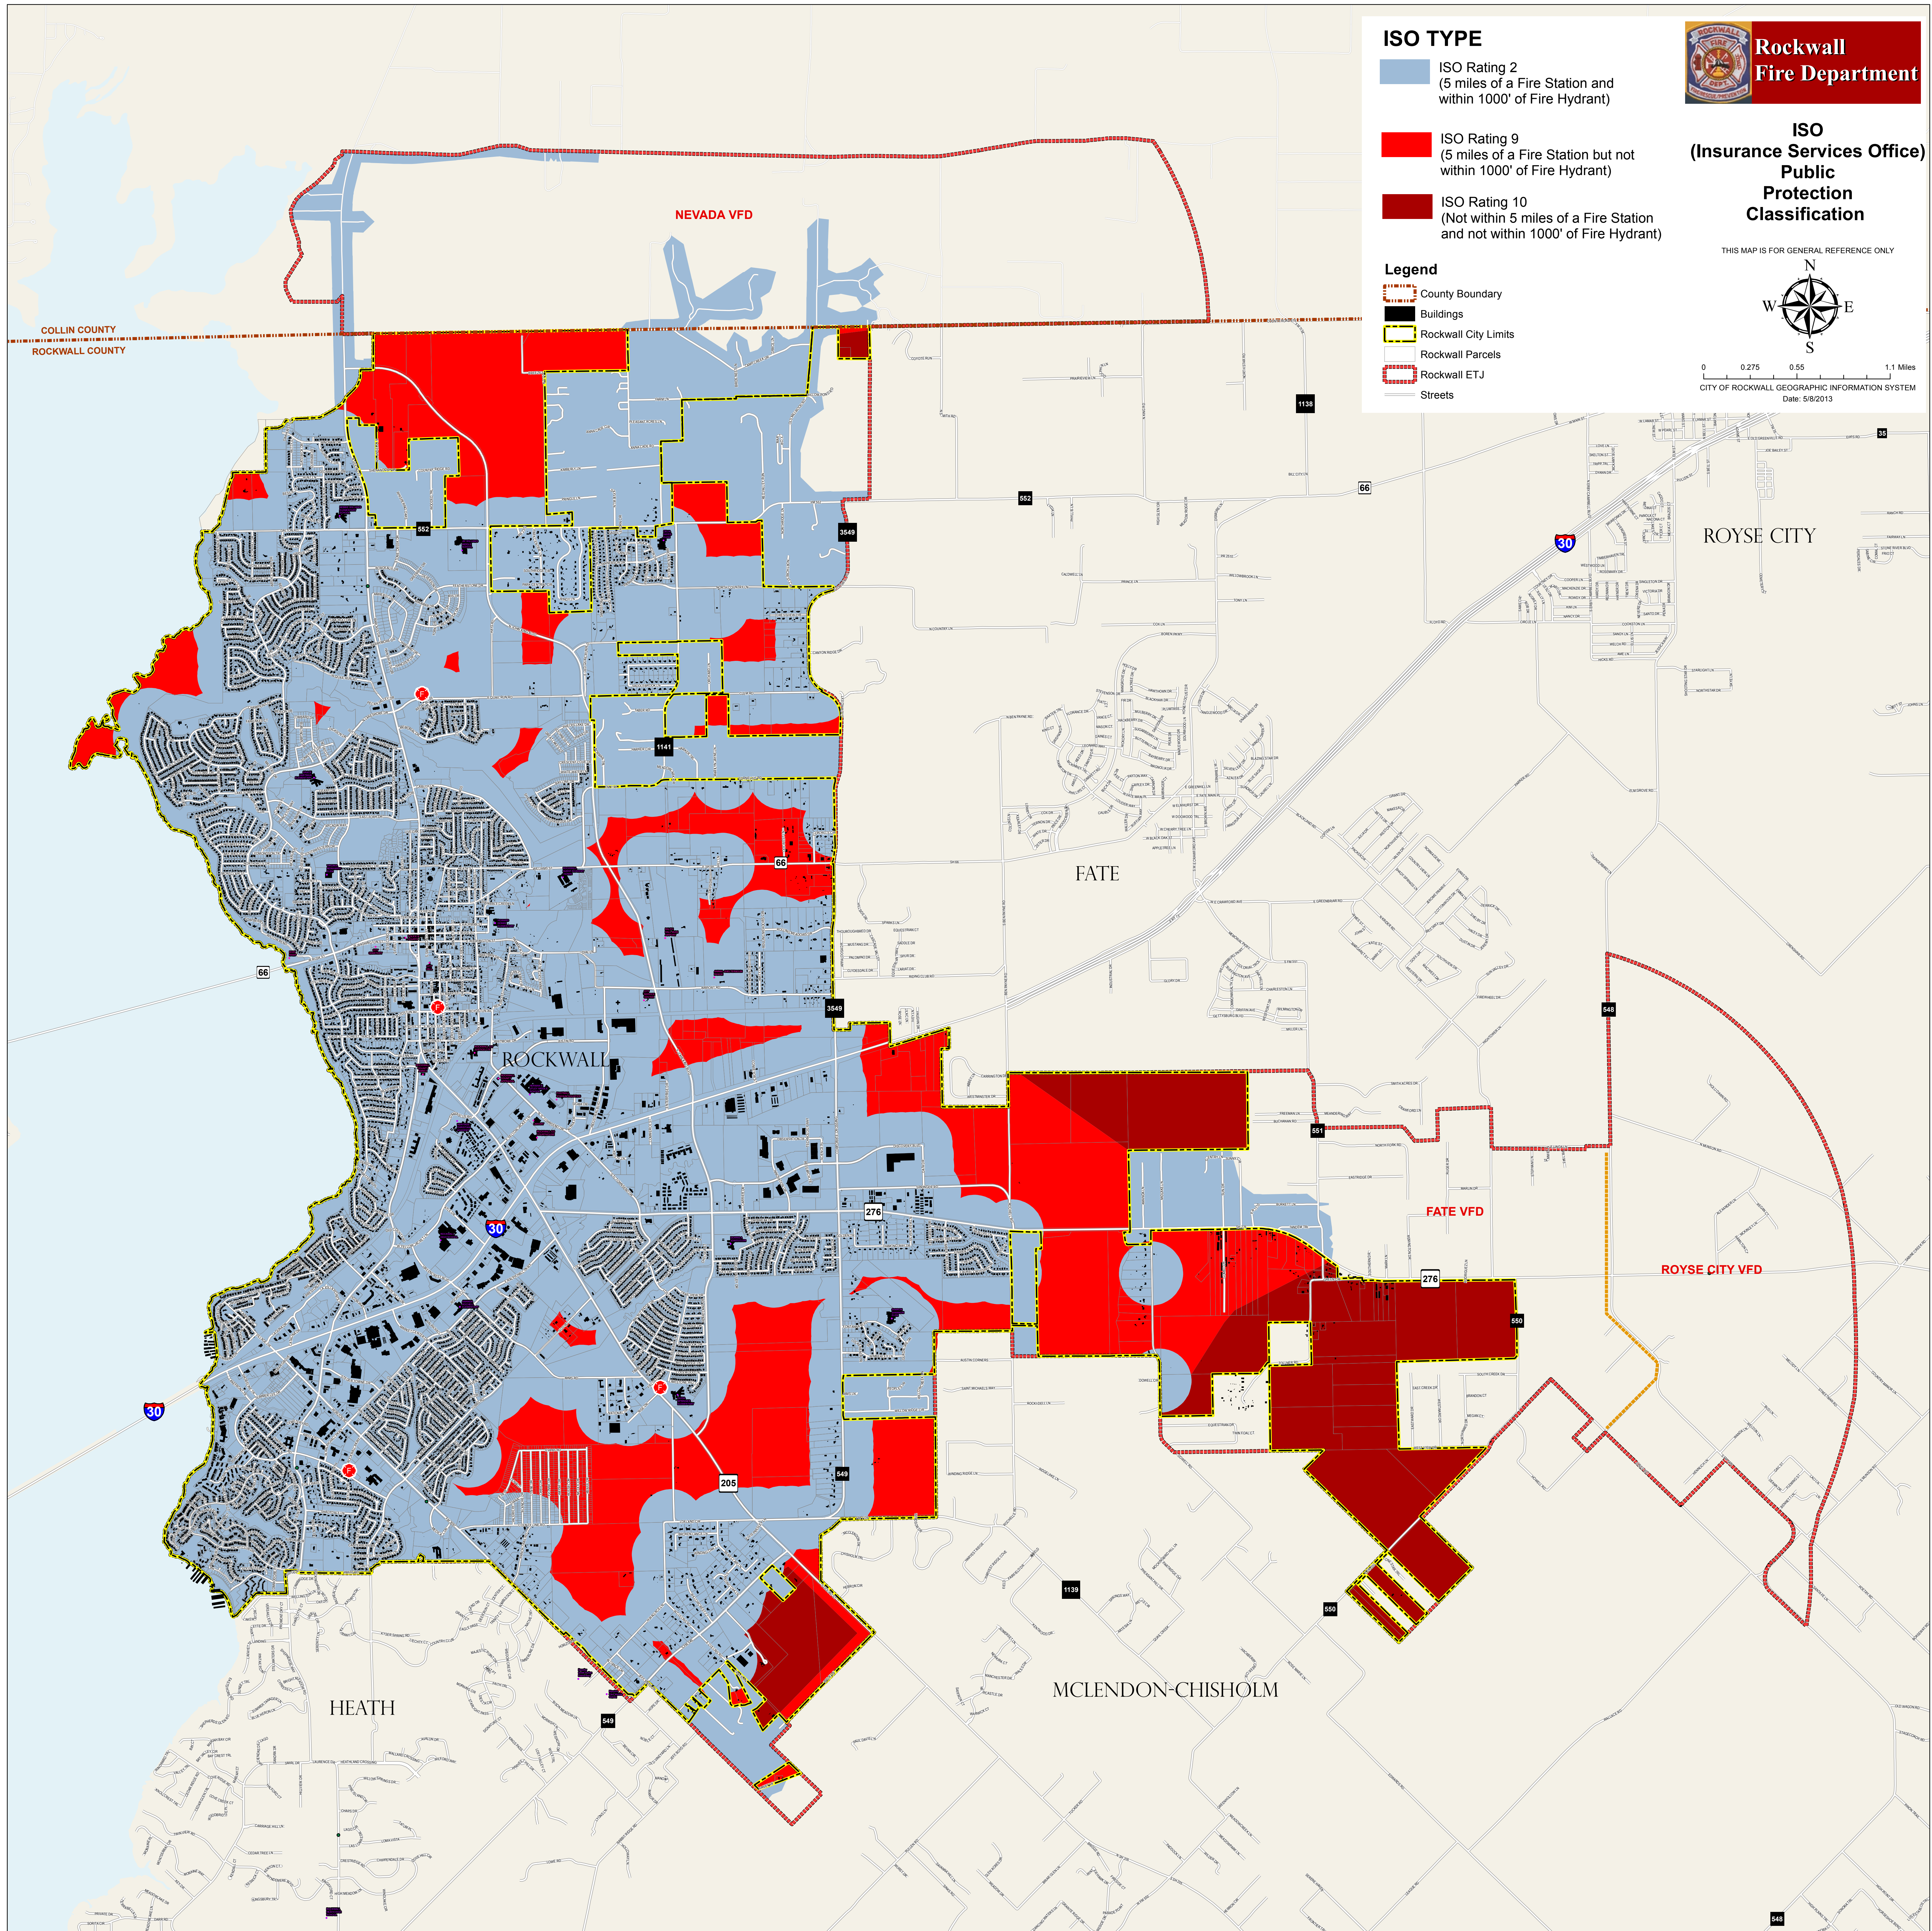

Rockwall Fire Department

ISO (Insurance Services Office) Public Protection Classification

THIS MAP IS FOR GENERAL REFERENCE ONLY

0 0.275 0.55 1.1 Miles
CITY OF ROCKWALL GEOGRAPHIC INFORMATION SYSTEM
Date: 5/8/2013

ISO TYPE

- ISO Rating 2 (5 miles of a Fire Station and within 1000' of Fire Hydrant)
- ISO Rating 9 (5 miles of a Fire Station but not within 1000' of Fire Hydrant)
- ISO Rating 10 (Not within 5 miles of a Fire Station and not within 1000' of Fire Hydrant)

Legend

- County Boundary
- Buildings
- Rockwall City Limits
- Rockwall Parcels
- Rockwall ETJ
- Streets

COLLIN COUNTY
ROCKWALL COUNTY

ROCKWALL

FATE

ROYSE CITY

HEATH

MCLENDON-CHISHOLM